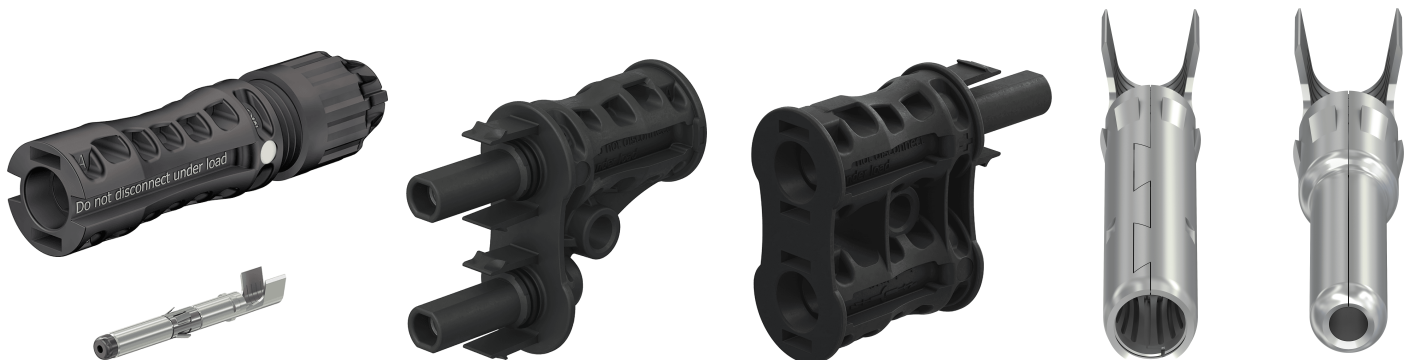

Connectors

Original MC4 and MC4 EVO2

- -1000VDC (MC4)
- -1500VDC (MC4-EVO2)
- -Branch connectors, e.g. for parallel connection
- -Connectors for the manufacturing of panels and products
- -All spare parts and accessories