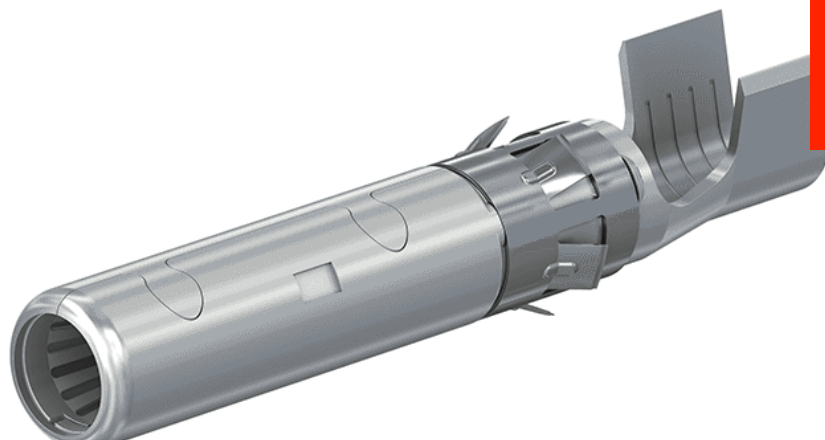

**New Solar
Connectors
and Cables**

RADEL

Providing Solutions

**The widest product
selection from the
industry's leading
manufacturer!**

Standard-compliant and
compatible cable and
connector solutions!

**Express-deliveries!
Fast Technical Support!**

STÄUBLI